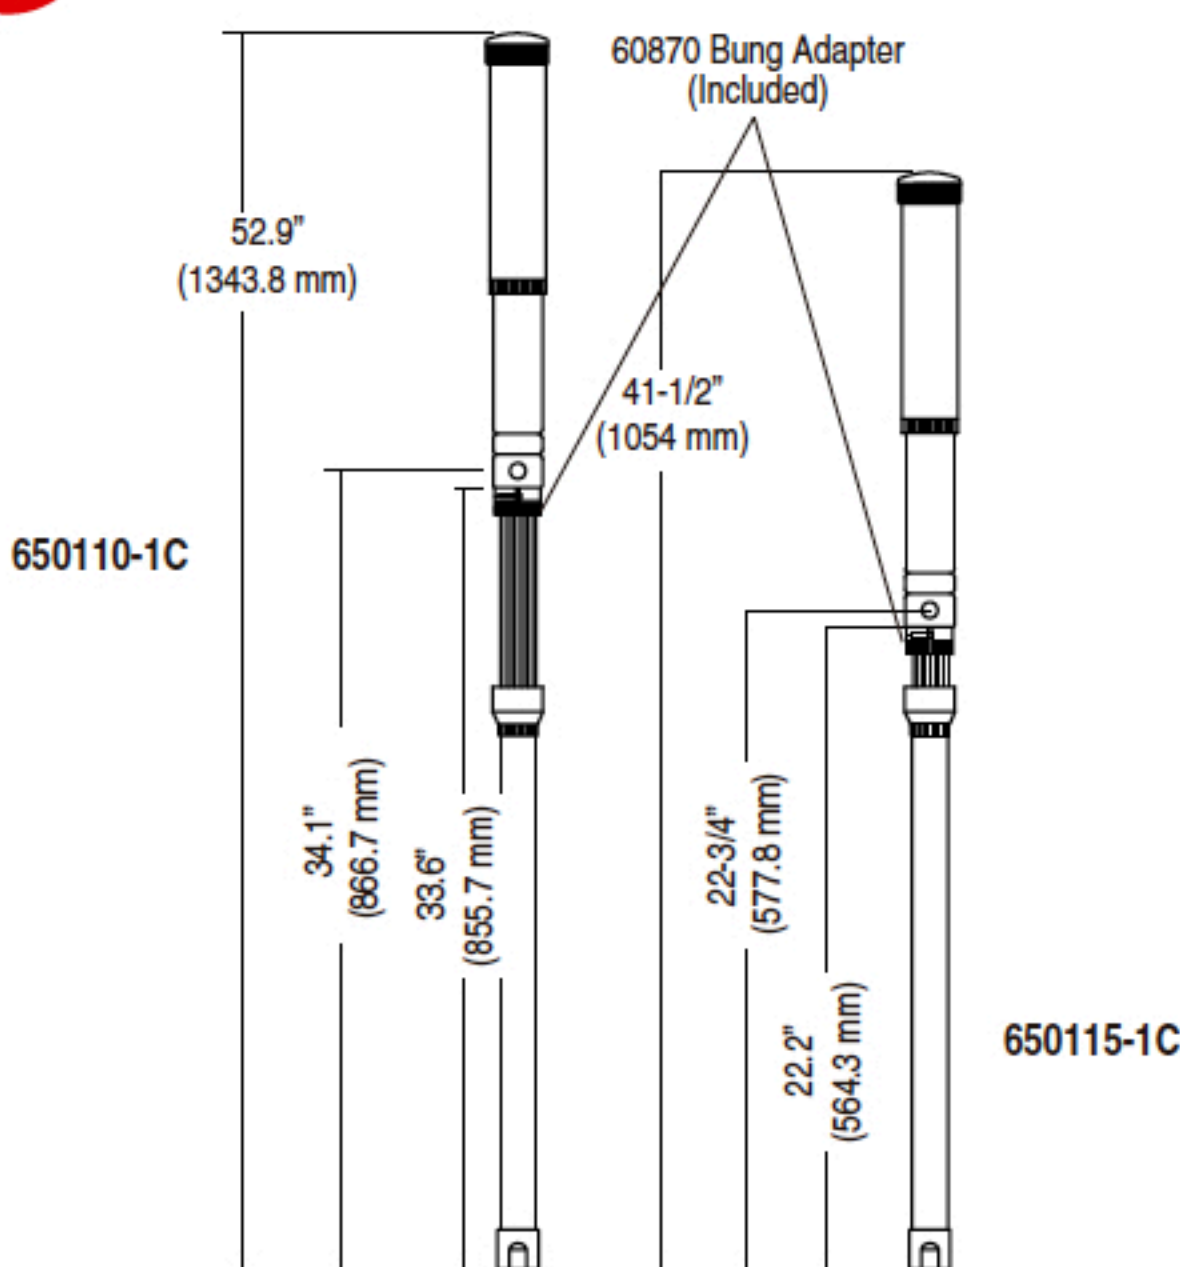

Performance Specifications

AIR INLET PRESSURE RANGE:	30-150 (2-10.2 bar)
FLUID PRESSURE RANGE:	60-300 PSI (4-20.4 bar)
MAX. REC'D CYCLES PER MINUTE:	120
DISPLACEMENT In ³ (cm ³) PER CYCLE:	7.2 (117.9)
CYCLES PER GALLON (LITER):	32 (8.4)
FLOW @ 120 CYCLES PER MINUTE:	4-GPM (15.1-lpm)
NOISE LEVEL @ 60 PSI:	77.8 db(A)
LOWER PUMP MATERIAL:	Carbon Steel
PLUNGER MATERIAL:	Carbon Steel
CYLINDER MATERIAL:	Carbon Steel
AIR MOTOR:	60702
MOTOR REPAIR KIT:	66098
MOTOR DIAMETER:	2" (5.2 cm)
STROKE:	6" (15.2 cm)
AIR INLET:	1/4" NPT (F)
LOWER PUMP REPAIR KIT:	637029 (Teflon) 637028 (UHMW-PE)
MATERIAL INLET:	1" NPT (F)-Stub Model Immersed-Drum Model
MATERIAL OUTLET:	1/2" NPT (F)
WEIGHT LBS. (Kgs.):	12 (5.4)

Dimensional Data

Accessories

AIR F/R/L:	C28123-600
Wall Mount:	61113
Muffler:	61879
AIR Line Oil:	62274 (1 Quart)
Siphon Hose:	65986 (5 Gal.) 65986-1 (55 Gal.)

See Page 35 for Piston Pump accessories.

C28123-600

Ordering

Stub Mounted Base Model	6	5	0	1	1	5	-	1	C
55-Gallon Base Model	6	5	0	1	1	0	-	1	C

5-Year Warranty!

Performance Specifications

AIR INLET PRESSURE RANGE:	30-150 (2-10.2 bar)
FLUID PRESSURE RANGE:	60-300 PSI (4-20.4 bar)
MAX. REC'D CYCLES PER MINUTE:	120
DISPLACEMENT In ³ (cm ³) PER CYCLE:	7.2 (117.9)
CYCLES PER GALLON (LITER):	32 (8.4)
FLOW @ 120 CYCLES PER MINUTE:	4-GPM (15.1-lpm)
NOISE LEVEL @ 60 PSI:	77.8 db(A)
LOWER PUMP MATERIAL:	316 Stainless Steel
PLUNGER MATERIAL:	316 Stainless Steel
CYLINDER MATERIAL:	Stainless Steel
AIR MOTOR:	60702
MOTOR REPAIR KIT:	66098
MOTOR DIAMETER:	2" (5.2 cm)
STROKE:	6" (15.2 cm)
AIR INLET:	1/4" NPT (F)
LOWER PUMP REPAIR KIT:	637044 (Teflon) 637045 (UHMW-PE)
MATERIAL INLET:	1" NPT (F)-Stub Model Immersed-Drum Model
MATERIAL OUTLET:	1/2" NPT (F)
WEIGHT LBS. (Kgs.):	16 (7.2) Stub Model 19 (8.6) Drum Model

Dimensional Data

Accessories

AIR F/R/L:	C28123-600
Wall Mount:	61113
Muffler:	61879
AIR Line Oil:	62274
Siphon Hose:	67140-1 (5 Gal.) 67140-2 (55 Gal.)

See Page 35 for Piston Pump Accessories

C28123-600

Ordering