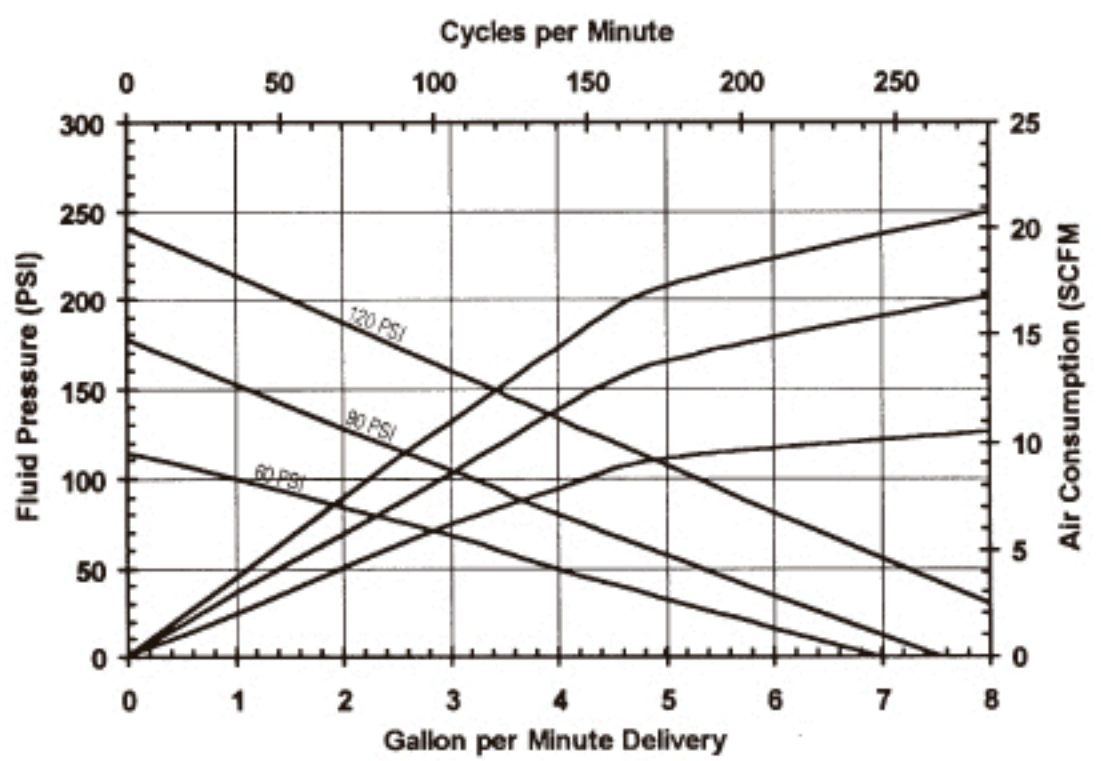

Performance Specifications

AIR INLET PRESSURE RANGE:	30-150 (2-10.2 bar)
FLUID PRESSURE RANGE:	60-300 PSI (4-20.4 bar)
MAX. REC'D CYCLES PER MINUTE:	120
DISPLACEMENT In ³ (cm ³) PER CYCLE:	7.2 (117.9)
CYCLES PER GALLON (LITER):	32 (8.4)
FLOW @ 120 CYCLES PER MINUTE:	4-GPM (15.1-lpm)
NOISE LEVEL @ 60 PSI:	77.8 db(A)
LOWER PUMP MATERIAL:	Carbon Steel
PLUNGER MATERIAL:	Carbon Steel
CYLINDER MATERIAL:	Carbon Steel
AIR MOTOR:	60702
MOTOR REPAIR KIT:	66098
MOTOR DIAMETER:	2" (5.2 cm)
STROKE:	6" (15.2 cm)
AIR INLET:	1/4" NPT (F)
LOWER PUMP REPAIR KIT:	637029 (Teflon) 637028 (UHMW-PE)
MATERIAL INLET:	1" NPT (F)-Stub Model Immersed-Drum Model
MATERIAL OUTLET:	1/2" NPT (F)
WEIGHT LBS. (Kgs.):	12 (5.4)

Dimensional Data

Accessories

AIR F/R/L:	C28123-600
Wall Mount:	61113
Muffler:	61879
AIR Line Oil:	62274 (1 Quart)
Siphon Hose:	65986 (5 Gal.) 65986-1 (55 Gal.)

See Page 35 for Piston Pump accessories.

C28123-600

Ordering

Stub Mounted Base Model	6	5	0	1	1	5	-	1	C
55-Gallon Base Model	6	5	0	1	1	0	-	1	C

5-Year Warranty!

Performance Specifications

AIR INLET PRESSURE RANGE:	30-150 (2-10.2 bar)
FLUID PRESSURE RANGE:	60-300 PSI (4-20.4 bar)
MAX. REC'D CYCLES PER MINUTE:	120
DISPLACEMENT In ³ (cm ³) PER CYCLE:	7.2 (117.9)
CYCLES PER GALLON (LITER):	32 (8.4)
FLOW @ 120 CYCLES PER MINUTE:	4-GPM (15.1-lpm)
NOISE LEVEL @ 60 PSI:	77.8 db(A)
LOWER PUMP MATERIAL:	316 Stainless Steel
PLUNGER MATERIAL:	316 Stainless Steel
CYLINDER MATERIAL:	Stainless Steel
AIR MOTOR:	60702
MOTOR REPAIR KIT:	66098
MOTOR DIAMETER:	2" (5.2 cm)
STROKE:	6" (15.2 cm)
AIR INLET:	1/4" NPT (F)
LOWER PUMP REPAIR KIT:	637044 (Teflon) 637045 (UHMW-PE)
MATERIAL INLET:	1" NPT (F)-Stub Model Immersed-Drum Model
MATERIAL OUTLET:	1/2" NPT (F)
WEIGHT LBS. (Kgs.):	16 (7.2) Stub Model 19 (8.6) Drum Model