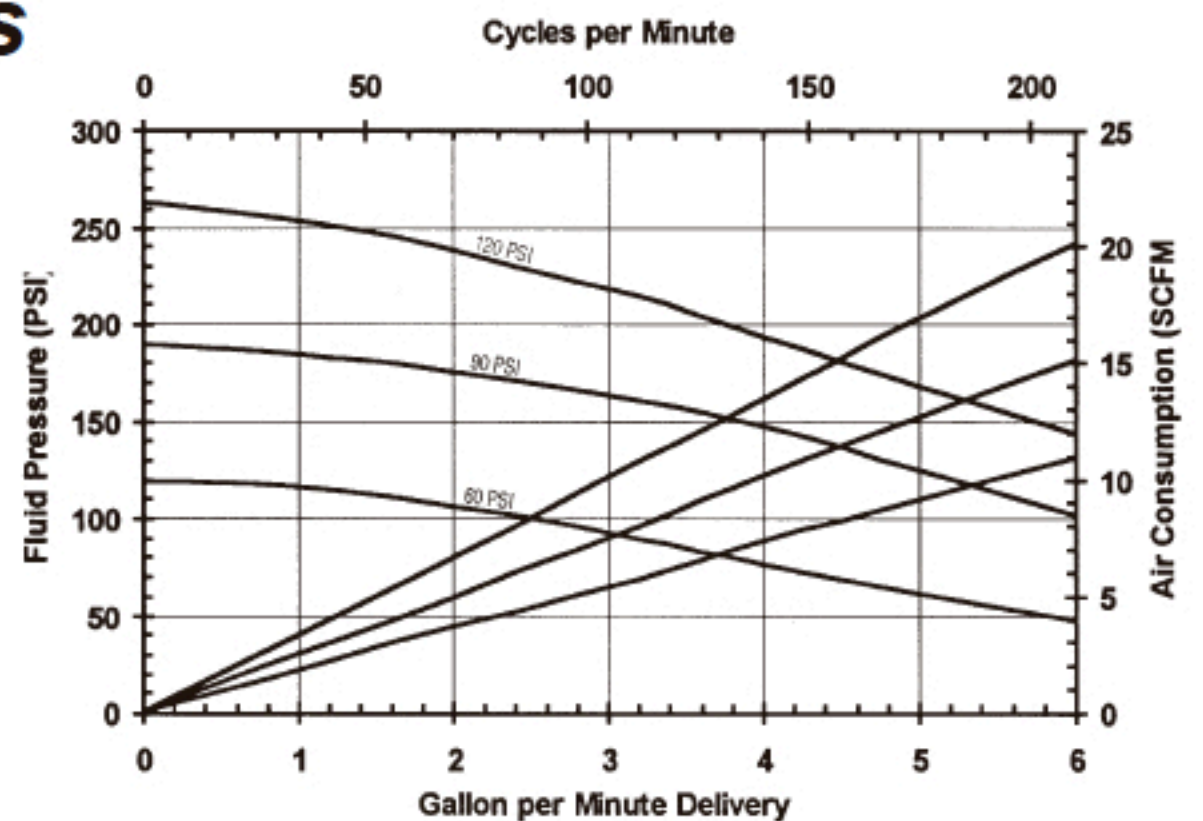

Performance Specifications

AIR INLET PRESSURE RANGE:	30-150 (2-10.2 bar)
FLUID PRESSURE RANGE:	60-300 PSI (4-20.4 bar)
MAX. REC'D CYCLES PER MINUTE:	120
DISPLACEMENT In ³ (cm ³) PER CYCLE:	7.2 (117.9)
CYCLES PER GALLON (LITER):	32 (8.4)
FLOW @ 120 CYCLES PER MINUTE:	4-GPM (15.1-lpm)
NOISE LEVEL @ 60 PSI:	77.8 db(A)
LOWER PUMP MATERIAL:	Carbon Steel
PLUNGER MATERIAL:	Carbon Steel
CYLINDER MATERIAL:	Carbon Steel
AIR MOTOR:	60702
MOTOR REPAIR KIT:	66098
MOTOR DIAMETER:	2" (5.2 cm)
STROKE:	6" (15.2 cm)
AIR INLET:	1/4" NPT (F)
LOWER PUMP REPAIR KIT:	637029 (Teflon) 637028 (UHMW-PE)
MATERIAL INLET:	1" NPT (F)-Stub Model Immersed-Drum Model
MATERIAL OUTLET:	1/2" NPT (F)
WEIGHT LBS. (Kgs.):	12 (5.4)

Ordering

Stub Mounted Base Model	6	5	0	1	1	5	-	1	C
55-Gallon Base Model	6	5	0	1	1	0	-	1	C

5-Year Warranty!

Performance Specifications

AIR INLET PRESSURE RANGE:	30-150 (2-10.2 bar)
FLUID PRESSURE RANGE:	60-300 PSI (4-20.4 bar)
MAX. REC'D CYCLES PER MINUTE:	120
DISPLACEMENT In ³ (cm ³) PER CYCLE:	7.2 (117.9)
CYCLES PER GALLON (LITER):	32 (8.4)
FLOW @ 120 CYCLES PER MINUTE:	4-GPM (15.1-lpm)
NOISE LEVEL @ 60 PSI:	77.8 db(A)
LOWER PUMP MATERIAL:	316 Stainless Steel
PLUNGER MATERIAL:	316 Stainless Steel
CYLINDER MATERIAL:	Stainless Steel
AIR MOTOR:	60702
MOTOR REPAIR KIT:	66098
MOTOR DIAMETER:	2" (5.2 cm)
STROKE:	6" (15.2 cm)
AIR INLET:	1/4" NPT (F)
LOWER PUMP REPAIR KIT:	637044 (Teflon) 637045 (UHMW-PE)
MATERIAL INLET:	1" NPT (F)-Stub Model Immersed-Drum Model
MATERIAL OUTLET:	1/2" NPT (F)
WEIGHT LBS. (Kgs.):	16 (7.2) Stub Model 19 (8.6) Drum Model