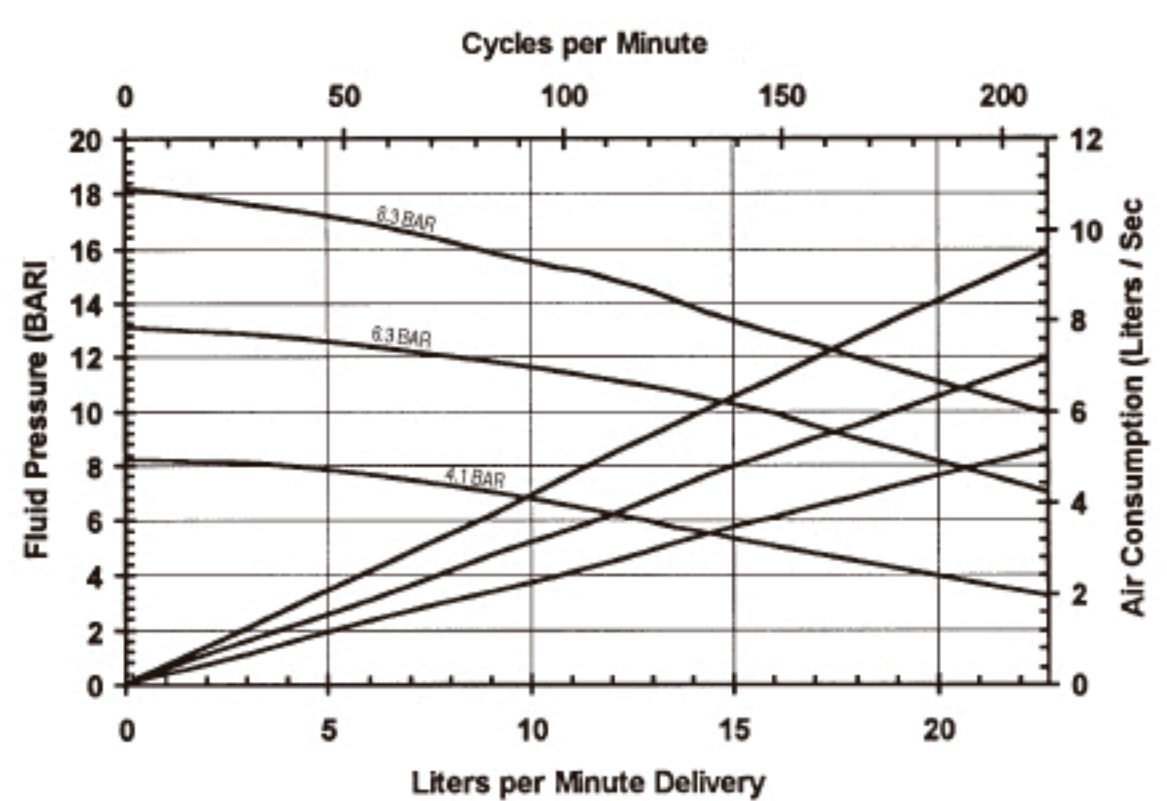

Performance Specifications

AIR INLET PRESSURE RANGE:	30-150 (2-10.2 bar)
FLUID PRESSURE RANGE:	60-300 PSI (4-20.4 bar)
MAX. REC'D CYCLES PER MINUTE:	120
DISPLACEMENT In ³ (cm ³) PER CYCLE:	7.2 (117.9)
CYCLES PER GALLON (LITER):	32 (8.4)
FLOW @ 120 CYCLES PER MINUTE:	4-GPM (15.1-lpm)
NOISE LEVEL @ 60 PSI:	77.8 db(A)
LOWER PUMP MATERIAL:	Carbon Steel
PLUNGER MATERIAL:	Carbon Steel
CYLINDER MATERIAL:	Carbon Steel
AIR MOTOR:	60702
MOTOR REPAIR KIT:	66098
MOTOR DIAMETER:	2" (5.2 cm)
STROKE:	6" (15.2 cm)
AIR INLET:	1/4" NPT (F)
LOWER PUMP REPAIR KIT:	637029 (Teflon) 637028 (UHMW-PE)
MATERIAL INLET:	1" NPT (F)-Stub Model Immersed-Drum Model
MATERIAL OUTLET:	1/2" NPT (F)
WEIGHT LBS. (Kgs.):	12 (5.4)

Ordering

Stub Mounted Base Model	6	5	0	1	1	5	-	1	C
55-Gallon Base Model	6	5	0	1	1	0	-	1	C

5-Year Warranty!

Performance Specifications

AIR INLET PRESSURE RANGE:	30-150 (2-10.2 bar)
FLUID PRESSURE RANGE:	60-300 PSI (4-20.4 bar)
MAX. REC'D CYCLES PER MINUTE:	120
DISPLACEMENT In ³ (cm ³) PER CYCLE:	7.2 (117.9)
CYCLES PER GALLON (LITER):	32 (8.4)
FLOW @ 120 CYCLES PER MINUTE:	4-GPM (15.1-lpm)
NOISE LEVEL @ 60 PSI:	77.8 db(A)
LOWER PUMP MATERIAL:	316 Stainless Steel
PLUNGER MATERIAL:	316 Stainless Steel
CYLINDER MATERIAL:	Stainless Steel
AIR MOTOR:	60702
MOTOR REPAIR KIT:	66098
MOTOR DIAMETER:	2" (5.2 cm)
STROKE:	6" (15.2 cm)
AIR INLET:	1/4" NPT (F)
LOWER PUMP REPAIR KIT:	637044 (Teflon) 637045 (UHMW-PE)
MATERIAL INLET:	1" NPT (F)-Stub Model Immersed-Drum Model
MATERIAL OUTLET:	1/2" NPT (F)
WEIGHT LBS. (Kgs.):	16 (7.2) Stub Model 19 (8.6) Drum Model