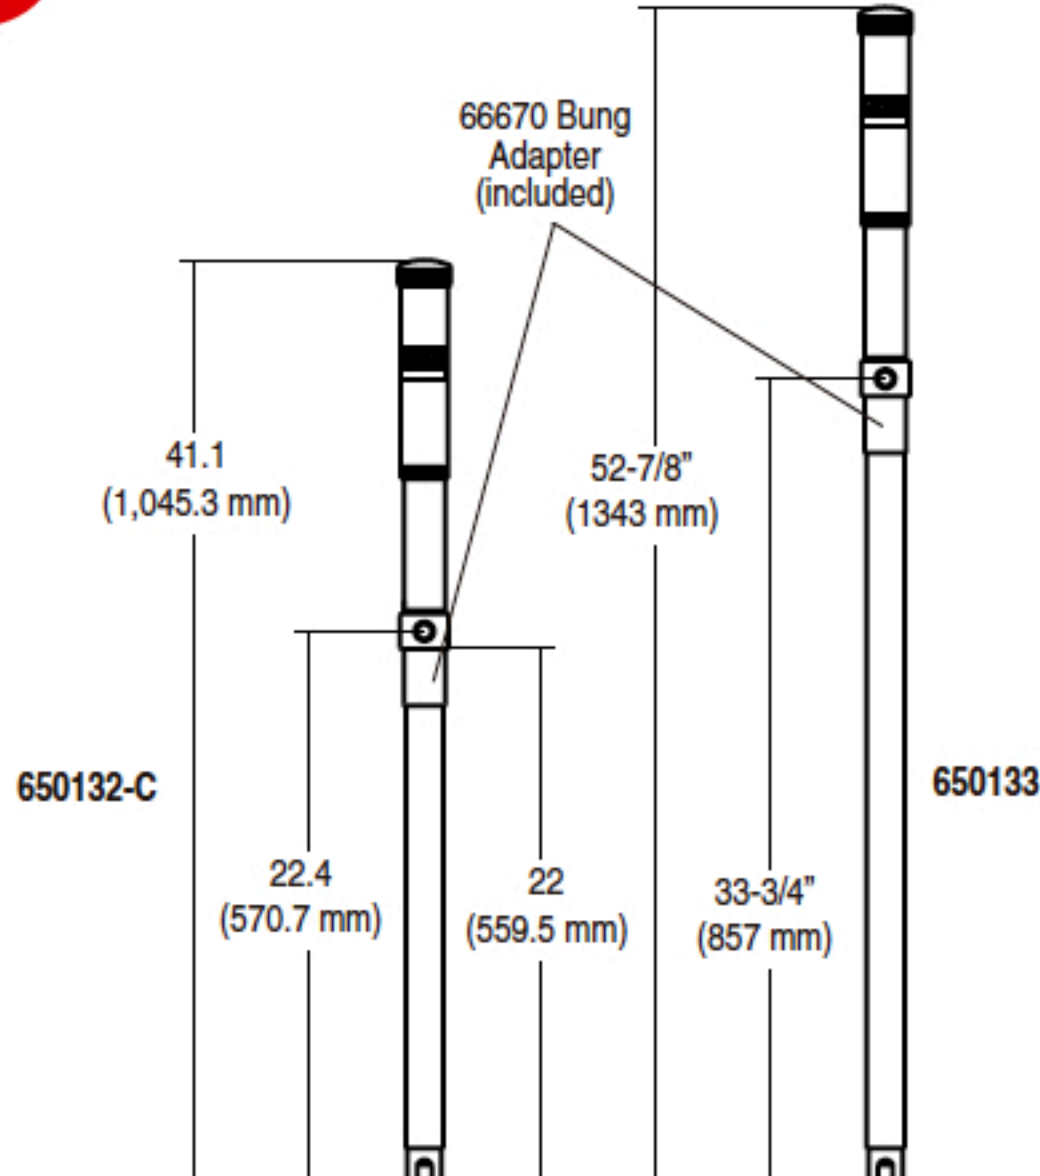

Performance Specifications

AIR INLET PRESSURE RANGE:	30-150 (2-10.2 bar)
FLUID PRESSURE RANGE:	60-300 PSI (4-20.4 bar)
MAX. REC'D CYCLES PER MINUTE:	120
DISPLACEMENT In ³ (cm ³) PER CYCLE:	7.2 (117.9)
CYCLES PER GALLON (LITER):	32 (8.4)
FLOW @ 120 CYCLES PER MINUTE:	4-GPM (15.1-lpm)
NOISE LEVEL @ 60 PSI:	77.8 db(A)
LOWER PUMP MATERIAL:	Carbon Steel
PLUNGER MATERIAL:	Carbon Steel
CYLINDER MATERIAL:	Carbon Steel
AIR MOTOR:	60702
MOTOR REPAIR KIT:	66098
MOTOR DIAMETER:	2" (5.2 cm)
STROKE:	6" (15.2 cm)
AIR INLET:	1/4" NPT (F)
LOWER PUMP REPAIR KIT:	637029 (Teflon) 637028 (UHMW-PE)
MATERIAL INLET:	1" NPT (F)-Stub Model Immersed-Drum Model
MATERIAL OUTLET:	1/2" NPT (F)
WEIGHT LBS. (Kgs.):	12 (5.4)

Dimensional Data

Accessories

AIR F/R/L:	C28123-600
Wall Mount:	61113
Muffler:	61879
AIR Line Oil:	62274 (1 Quart)
Siphon Hose:	65986 (5 Gal.) 65986-1 (55 Gal.)

See Page 35 for Piston Pump accessories.

C28123-600

Ordering

Stub Mounted Base Model	6	5	0	1	1	5	-	1	C
55-Gallon Base Model	6	5	0	1	1	0	-	1	C

5-Year Warranty!

Performance Specifications

AIR INLET PRESSURE RANGE:	30-150 (2-10.2 bar)
FLUID PRESSURE RANGE:	60-300 PSI (4-20.4 bar)
MAX. REC'D CYCLES PER MINUTE:	120
DISPLACEMENT In ³ (cm ³) PER CYCLE:	7.2 (117.9)
CYCLES PER GALLON (LITER):	32 (8.4)
FLOW @ 120 CYCLES PER MINUTE:	4-GPM (15.1-lpm)
NOISE LEVEL @ 60 PSI:	77.8 db(A)
LOWER PUMP MATERIAL:	316 Stainless Steel
PLUNGER MATERIAL:	316 Stainless Steel
CYLINDER MATERIAL:	Stainless Steel
AIR MOTOR:	60702
MOTOR REPAIR KIT:	66098
MOTOR DIAMETER:	2" (5.2 cm)
STROKE:	6" (15.2 cm)
AIR INLET:	1/4" NPT (F)
LOWER PUMP REPAIR KIT:	637044 (Teflon) 637045 (UHMW-PE)
MATERIAL INLET:	1" NPT (F)-Stub Model Immersed-Drum Model
MATERIAL OUTLET:	1/2" NPT (F)
WEIGHT LBS. (Kgs.):	16 (7.2) Stub Model 19 (8.6) Drum Model

Dimensional Data

Accessories

AIR F/R/L:	C28123-600
Wall Mount:	61113
Muffler:	61879
AIR Line Oil:	62274
Siphon Hose:	67140-1 (5 Gal.) 67140-2 (55 Gal.)

See Page 35 for Piston Pump Accessories

C28123-600

Ordering