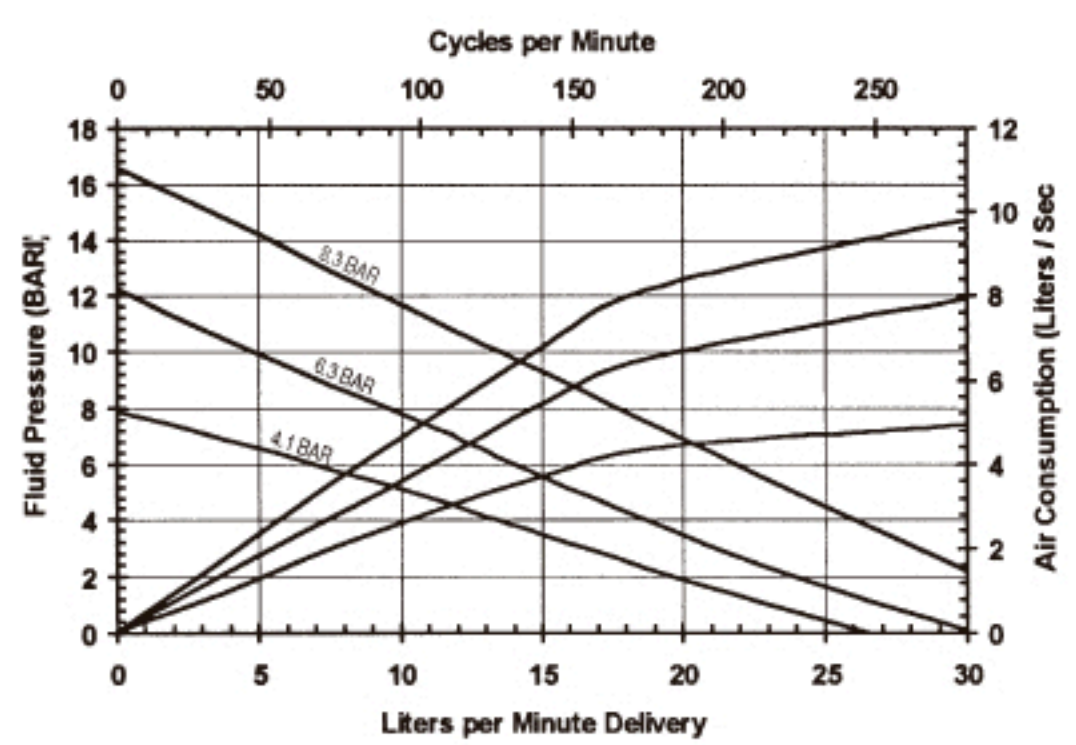

Performance Specifications

AIR INLET PRESSURE RANGE:	30-150 (2-10.2 bar)
FLUID PRESSURE RANGE:	60-300 PSI (4-20.4 bar)
MAX. REC'D CYCLES PER MINUTE:	120
DISPLACEMENT In ³ (cm ³) PER CYCLE:	7.2 (117.9)
CYCLES PER GALLON (LITER):	32 (8.4)
FLOW @ 120 CYCLES PER MINUTE:	4-GPM (15.1-lpm)
NOISE LEVEL @ 60 PSI:	77.8 db(A)
LOWER PUMP MATERIAL:	Carbon Steel
PLUNGER MATERIAL:	Carbon Steel
CYLINDER MATERIAL:	Carbon Steel
AIR MOTOR:	60702
MOTOR REPAIR KIT:	66098
MOTOR DIAMETER:	2" (5.2 cm)
STROKE:	6" (15.2 cm)
AIR INLET:	1/4" NPT (F)
LOWER PUMP REPAIR KIT:	637029 (Teflon) 637028 (UHMW-PE)
MATERIAL INLET:	1" NPT (F)-Stub Model Immersed-Drum Model
MATERIAL OUTLET:	1/2" NPT (F)
WEIGHT LBS. (Kgs.):	12 (5.4)

Dimensional Data

Accessories

AIR F/R/L:	C28123-600
Wall Mount:	61113
Muffler:	61879
AIR Line Oil:	62274 (1 Quart)
Siphon Hose:	65986 (5 Gal.) 65986-1 (55 Gal.)

See Page 35 for Piston Pump accessories.

C28123-600

Ordering

Stub Mounted Base Model	6	5	0	1	1	5	-	1	C
55-Gallon Base Model	6	5	0	1	1	0	-	1	C

5-Year Warranty!

Performance Specifications

AIR INLET PRESSURE RANGE:	30-150 (2-10.2 bar)
FLUID PRESSURE RANGE:	60-300 PSI (4-20.4 bar)
MAX. REC'D CYCLES PER MINUTE:	120
DISPLACEMENT In ³ (cm ³) PER CYCLE:	7.2 (117.9)
CYCLES PER GALLON (LITER):	32 (8.4)
FLOW @ 120 CYCLES PER MINUTE:	4-GPM (15.1-lpm)
NOISE LEVEL @ 60 PSI:	77.8 db(A)
LOWER PUMP MATERIAL:	316 Stainless Steel
PLUNGER MATERIAL:	316 Stainless Steel
CYLINDER MATERIAL:	Stainless Steel
AIR MOTOR:	60702
MOTOR REPAIR KIT:	66098
MOTOR DIAMETER:	2" (5.2 cm)
STROKE:	6" (15.2 cm)
AIR INLET:	1/4" NPT (F)
LOWER PUMP REPAIR KIT:	637044 (Teflon) 637045 (UHMW-PE)
MATERIAL INLET:	1" NPT (F)-Stub Model Immersed-Drum Model
MATERIAL OUTLET:	1/2" NPT (F)
WEIGHT LBS. (Kgs.):	16 (7.2) Stub Model 19 (8.6) Drum Model