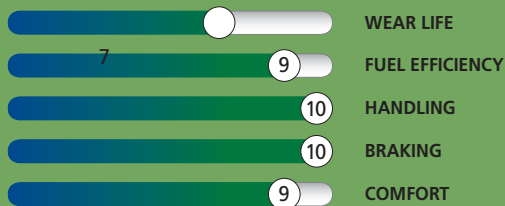

## MICHELIN® Primacy™ 3

This summer tire delivers excellent wet and dry handling and is original equipment on luxury touring vehicles like BMW 5 & 7 Series, Mercedes-Benz S-Class and Audi A6.

### BENEFITS OF MICHELIN® PRIMACY™ 3 TIRES:

- Excellent Performance on Wet and Dry Pavements.
- Available in Zero Pressure Technology.
- MICHELIN® GREEN X®.

### Popular Replacement Market Fitments:

BMW 5 & 7 Series • Mercedes-Benz S-Class • Audi A6

See pages 16 – 17 for details.

Tire Size	GREEN X	Service Description	MSPN	Rim Width Range (inches)	Section Width on Measuring Rim Width (inches)	Overall Diameter (inches)	Tread Depth (in/32nds)	Rev/Mile @ 45 mph	Max Load Single (lbs@psi)	O.E. Fitments	Available
205/55R16	GREEN X®	91V	44089	5.5 – 7.5	8.4 on 6.5	24.9	9.0	836	1356@51	VW	3Q
225/50R17	GREEN X®	94W *	90669	6.0 – 8.0	9.2 on 7.0	25.9	9.0	803	1477@51	BM	3Q
225/55R17	GREEN X®	97Y *	06871	6.0 – 8.0	9.2 on 7.0	26.8	9.0	777	1609@51	BM	
225/55R17	GREEN X®	97Y	33639	6.0 – 8.0	9.2 on 7.0	26.8	9.0	777	1609@51	AU	3Q
245/55R17	GREEN X®	102W MO	36368	7.0 – 8.5	10.0 on 7.5	27.6	9.0	753	1874@51	MB	3Q
225/45R18/XL	GREEN X®	95Y MO	02661	7.0 – 8.5	8.9 on 7.5	25.9	9.0	802	1521@50	MB	3Q
245/40R18/XL	GREEN X®	97Y MO	78687	8.0 – 9.5	9.8 on 8.5	25.7	9.0	809	1609@50	MB	3Q
245/45R18/XL	GREEN X®	100Y	46128	7.5 – 9.0	9.6 on 8.0	26.7	9.0	780	1764@50	AU	
245/45R19	GREEN X®	98Y ZP *	44456	7.5 – 9.0	9.6 on 8.0	27.7	9.0	751	1653@51	BM	
275/40R19	GREEN X®	101Y ZP *	49941	9.0 – 11.0	10.9 on 9.5	27.7	9.0	751	1819@51	BM	3Q